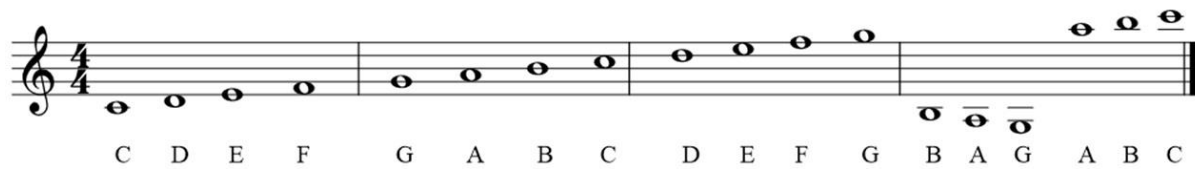

Treble Clef Notes