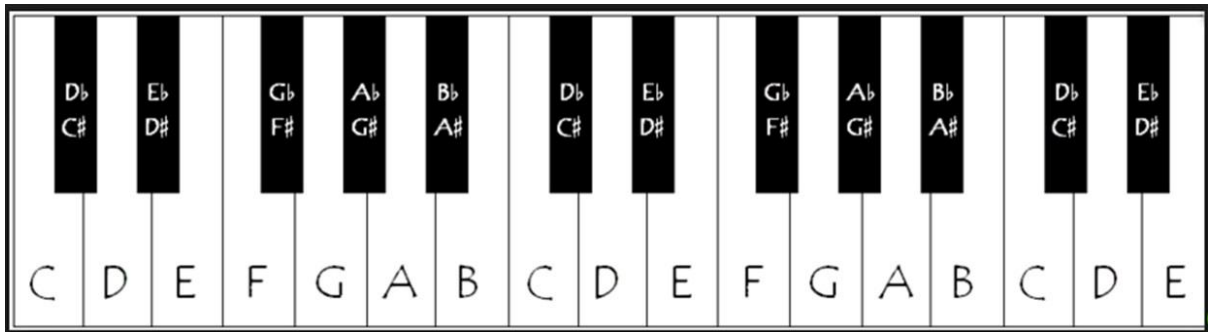

屋崙華人浸信教會

詩琴伴奏