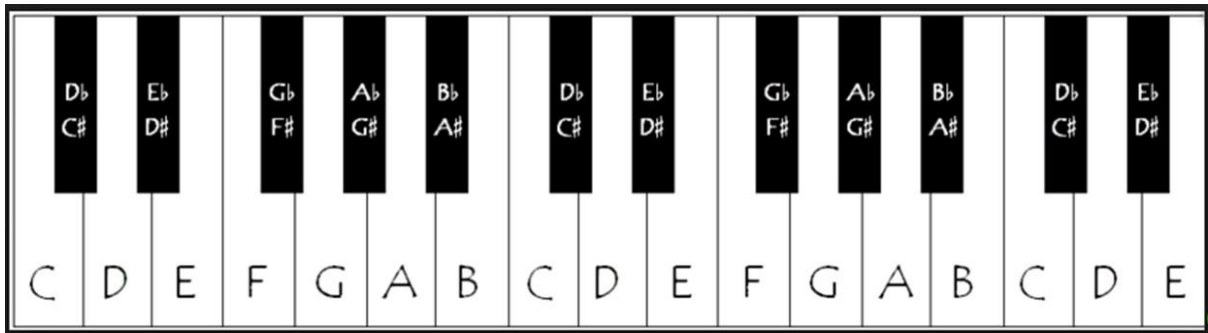

屋崙華人浸信教會

詩琴伴奏